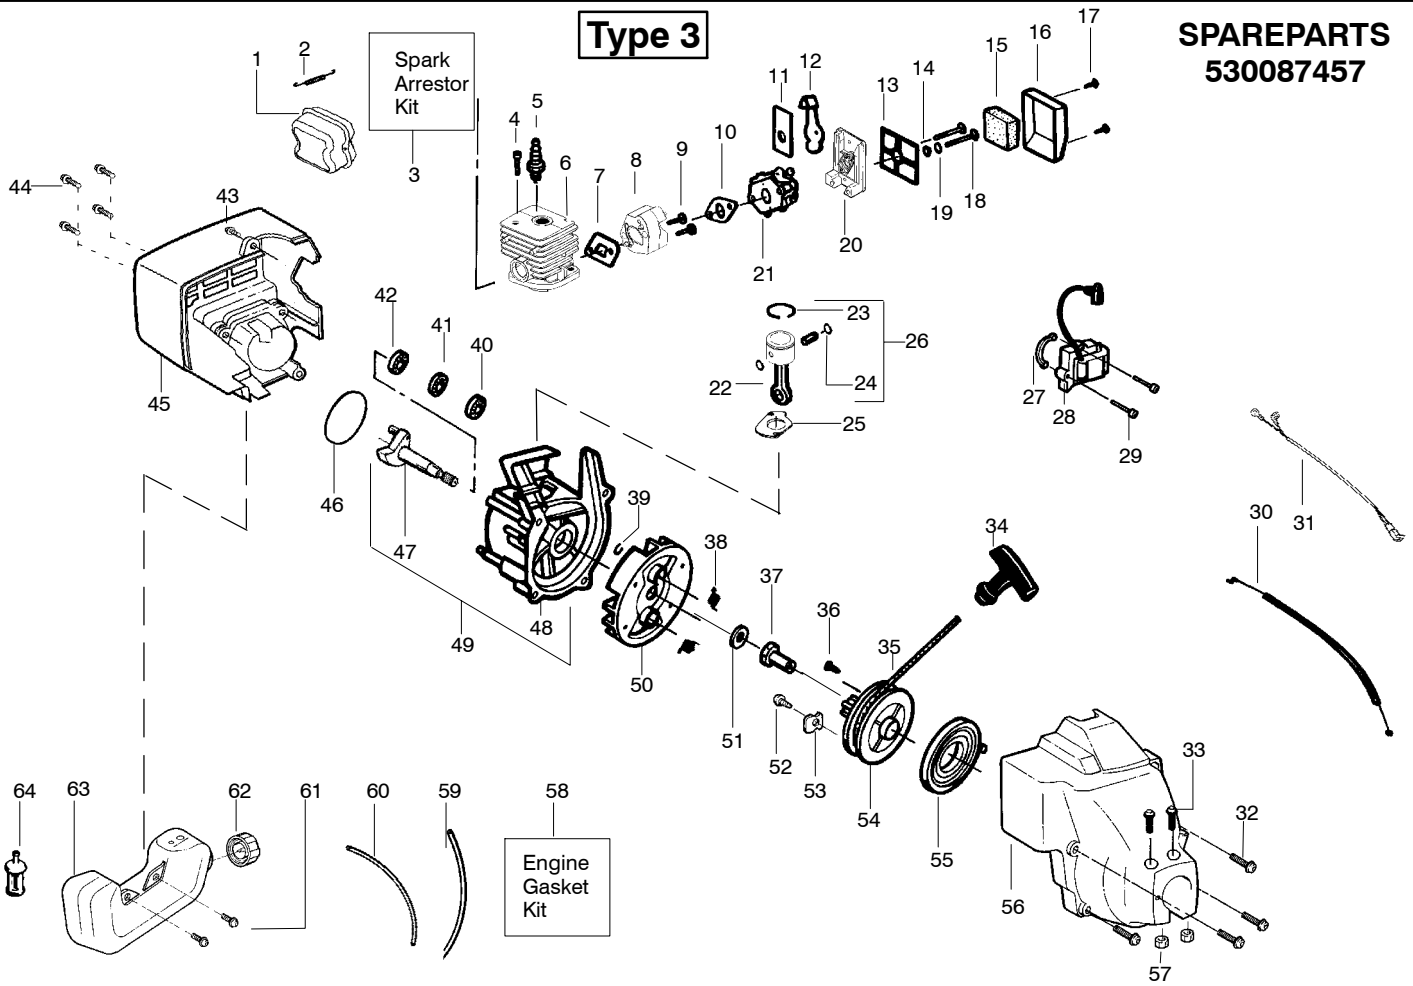

**SPAREPARTS
530087457**

Type 3

Ref.	Part No.	Description	Ref.	Part No.	Description	Ref.	Part No.	Description
1.	530071396	Kit - Muffler	25.	530071257	Gasket - Cylinder (kit)	48.	530012491	Assy - Crankcase (Incl 40 - 42)
2.	530042088	Spring - Muffler	26.	530069987	Kit - Piston (Incl. 23, 24)	49.	530071360	Assy - C'case & C'shaft (Incl.39,47,48)
3.	530071391	Kit - Spark Arrestor	27.	530036145	Spacer - Ignit. Module	50.	530069886	Assy - Flywheel
4.	530015953	Screw	28.	530039163	Ignition Module	51.	530015828	Washer - Flat
5.	Champion	Spark Plug (RCJ 6Y)	29.	530015954	Screw	52.	530016224	Screw
6.	530069757	Kit - Cylinder	30.	530036744	Assy - Throttle Cable	53.	530053985	Retainer - Pulley
7.	530071257	Gasket - Adpt (kit)	31.	530047278	Assy - Switch Wire	54.	530069400	Kit - Starter Pulley (Incl. 36)
8.	530056403	Carb. Adaptor	32.	530015810	Screw	55.	530042085	Starter Spring
9.	530016014	Screw	33.	530015767	Screw	56.	530053697	Assy - Fan Housing
10.	530071257	Gasket - Carb. (kit)	34.	530027569	Starter Handle	57.	530015768	Locknut
11.	530038747	Choke Plate	35.	530069232	Kit - Rope	58.	530071257	Kit - Engine Gasket (Incl. 7,10,25,46)
12.	530038686	Choke Shutter	36.	530016080	Screw	59.	530069216	Kit - Fuel Line
13.	530036569	Filter Plate	37.	530027953	Drive Coupling	60.	530069247	Kit - Fuel Line
14.	530015254	Washer	38.	530023817	Starter Dog Spring	61.	530016379	Retainer
15.	530036575	Air Filter Foam	39.	530015941	Retain. Ring - C'shaft	62.	530014347	Assy - Fuel Cap
16.	530036568	Air Filter Cover	40.	530055728	Outer Bearing	63.	530056731	Assy - Fuel Tank
17.	530015880	Screw	41.	530071615	Kit - C'case Seal	64.	530095646	Assy - Fuel Pickup
18.	530016353	Screw	42.	530032125	Inner Bearing			
19.	530015852	Choke Spacer	43.	530015934	Screw			
20.	530052431	Air Box	44.	530015810	Screw			
21.	---	Kit - Carburetor Ass'y. (WA - 226)	45.	530057026	Rear Shroud			
	530071635	(WT - 631)	46.	530071257	O - ring - C'case (kit)			
22.	530069615	Assy - Connecting Rod	47.	530054753	Assy - Crankshaft			
23.	530012472	Piston Ring						
24.	530015162	Piston Pin Retainer						

✓ = NEW PART NUMBER FOR THIS IPL

* = REFER TO THE SERVICE REFERENCE INDICATED FOR MORE INFORMATION. (LOCATED AT END OF IPL)