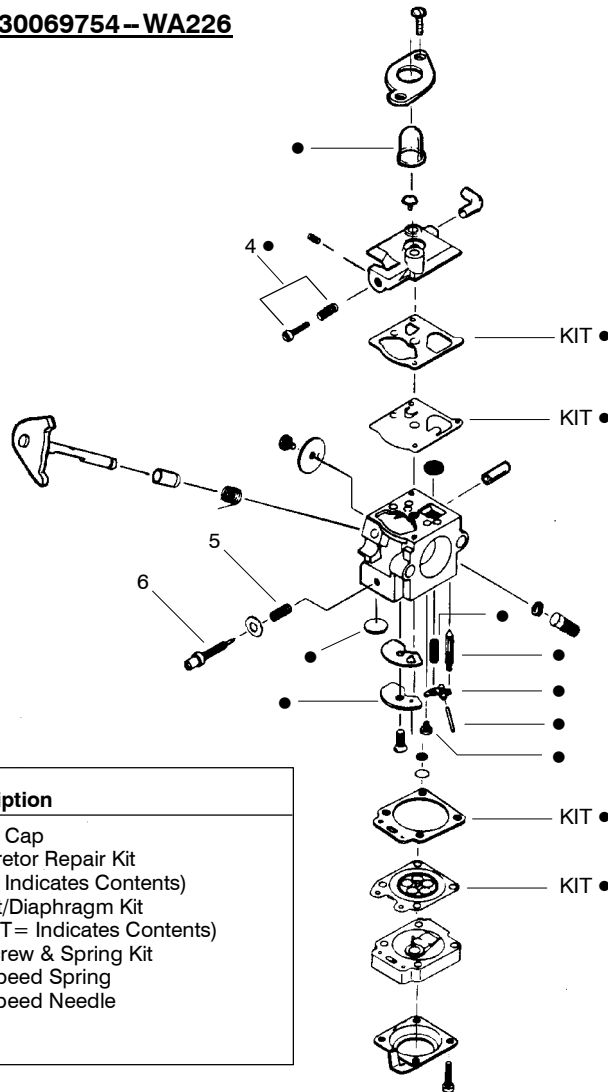

Carburetor Assembly #530069754--WA226

Carb.
Repair
Kit

2

Gasket/
Diaph.
Kit

3

Ref.	Part No.	Description
1.	530038403	Limiter Cap
2.	530069842	Carburetor Repair Kit (● Indicates Contents)
3.	530069844	Gasket/Diaphragm Kit (KIT= Indicates Contents)
4.	530035296	Idle Screw & Spring Kit
5.	530035342	Low Speed Spring
6.	530035341	Low Speed Needle

Kit - Carburetor Assembly No. 530071635 - WT-631

Note: No Repair kits are available for this carburetor, please order the complete assembly part number 530-071635 (WT-631)