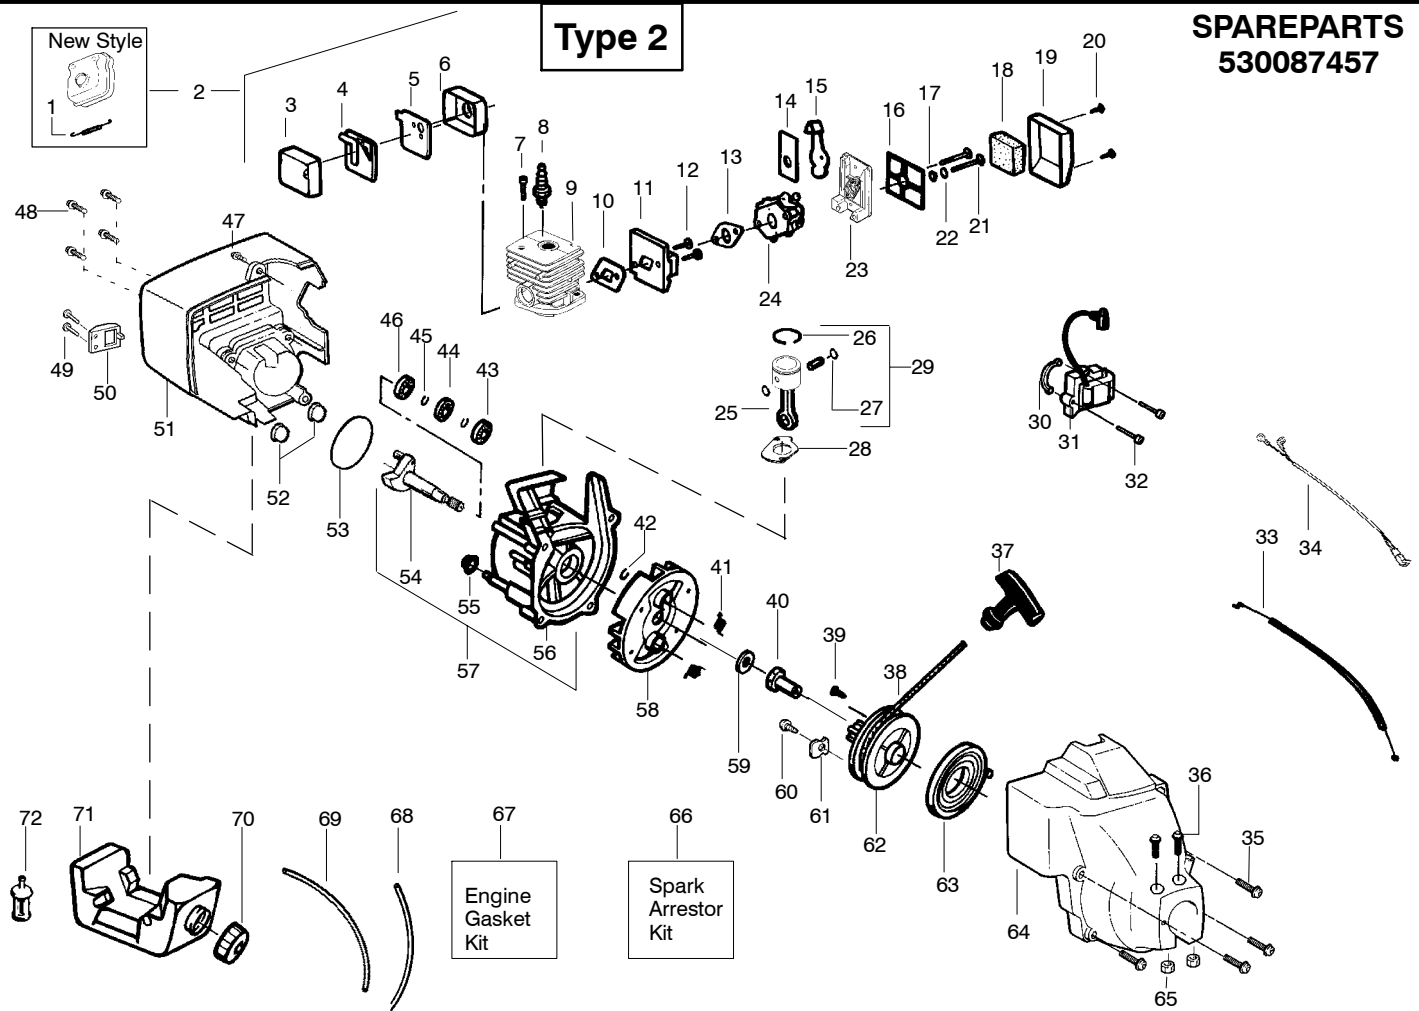

**SPAREPARTS
530087457**

Ref.	Part No.	Description	Ref.	Part No.	Description	Ref.	Part No.	Description
1.	-	Muffler Spring	24.	530069754	Carburetor Ass'y. Kit	51.	530049707	Rear Shroud
	530016197	Old Style			(Includes Limiter Cap)	52.	530036793	Isolator-Shroud
	530042088	New Style	25.	*****	Connecting Rod Ass'y.	53.	*****	Gasket-C'case(kit)
2.	-	Muffler Kit	26.	530012472	Piston Ring	54.	530014532	Crankshaft Ass'y.
		(Incls. 3-6)	27.	530015162	Piston Pin Retainer	55.	530053725	Isolator-Crankcase
	530069989	Old Style	28.	*****	Gasket-Cylinder(kit)	56.	530014861	Crankcase Ass'y.
	530071390	New Style	29.	*****	Piston Kit			(Incl 43-46)
3.	530036578	Muffler Body	30.	530036145	Spacer-Ignit. Module	57.	530014729	C'case & C'shaft Assy.
4.	530053500	Muffler Baffle-Exit	31.	530039163	Ignition Module			(Incl.42,54,56)
5.	530053499	Muffler Baffle-First	32.	530015954	Screw	58.	530069886	Flywheel Ass'y.
6.	530036577	Muffler Cover	33.	530036744	Throttle Cable Ass'y.	59.	530015828	Washer-Flat
7.	530015953	Screw	34.	530047278	Switch Wire Ass'y.	60.	530016224	Screw
8.	Champion	Spark Plug (RCJ 6Y)	35.	530015810	Screw	61.	530053985	Retainer-Pulley
9.	*****	Cylinder Kit	36.	530015767	Screw	62.	530069400	Starter Pulley Kit
10.	*****	Gasket-Adpt(kit)	37.	530027569	Starter Handle			(Incl. 39)
11.	530055459	Carb. Adaptor	38.	530069232	Rope Kit	63.	530042085	Starter Spring
12.	530016014	Screw	39.	530016080	Screw	64.	530053697	Fan Housing Ass'y.
13.	*****	Gasket-Carb.(kit)	40.	530027953	Drive Coupling	65.	530015768	Locknut
14.	530038747	Choke Plate	41.	530023817	Starter Dog Spring	66.	-	Spark Arrestor Kit
15.	530038686	Choke Shutter	42.	530015941	Retain. Ring-C'shaft			Old Style
16.	530036569	Filter Plate	43.	530032124	Outer Bearing			New Style
17.	530015254	Washer	44.	530019179	C'case Seal	67.	*****	Engine Gasket Kit
18.	530036575	Air Filter Foam	45.	530015945	RetainerRing-C'case			(Incl. 10,13,28,53)
19.	530036568	Air Filter Cover	46.	530032125	Inner Bearing	68.	530069216	Kit-Fuel Line
20.	530015880	Screw	47.	530015934	Screw	69.	530069247	Kit-Fuel Line
21.	530016353	Screw	48.	530015810	Screw	70.	530014347	Fuel Cap Ass'y.
22.	530015852	Choke Spacer	49.	530015675	Screw	71.	530049299	Fuel Tank Ass'y.
23.	530052431	Air Box	50.	530037045	Muffler Guard	72.	530095646	Fuel Pickup Ass'y.

✓ = NEW PART NUMBER FOR THIS IPL

* = REFER TO THE SERVICE REFERENCE INDICATED FOR MORE INFORMATION. (LOCATED AT END OF IPL)