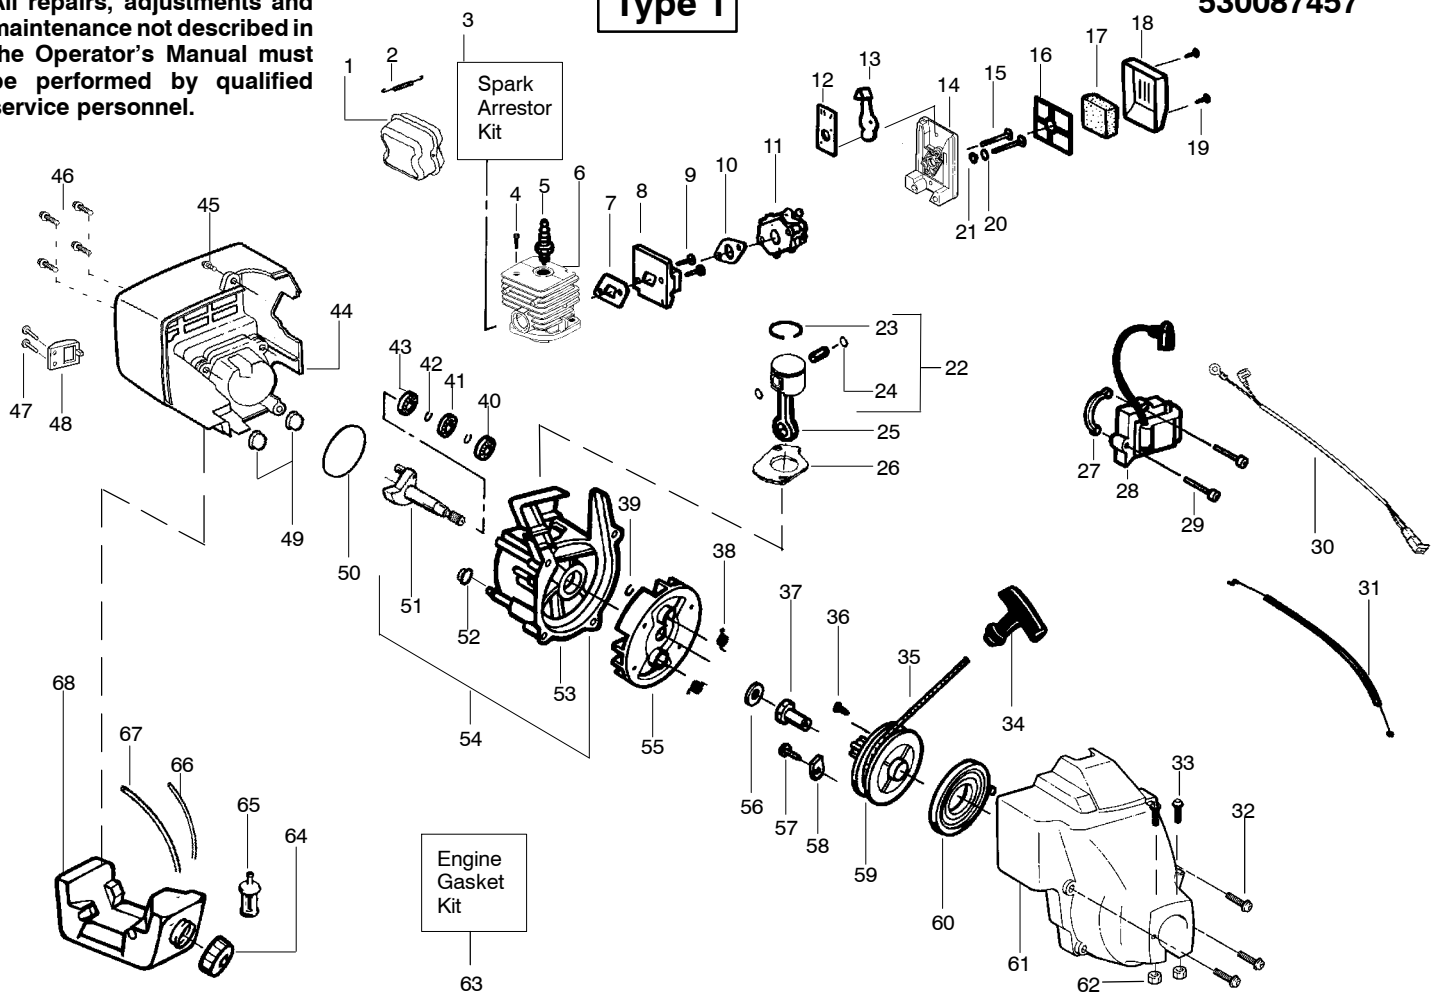

WARNING

All repairs, adjustments and maintenance not described in the Operator's Manual must be performed by qualified service personnel.

SPAREPARTS 530087457

Type 1

Ref.	Part No.	Description	Ref.	Part No.	Description	Ref.	Part No.	Description
1.	530069660	Kit - Muffler (incl. 2,3)	25.	*****	Kit-Conn. Rod Ass'y.	51.	530054753	Assy-Crankshaft
2.	530042088	Spring-Muffler	26.	*****	Gasket-Cylinder (Kit)	52.	530036792	Isolator-C'Case
3.	530071391	Kit-Spark Arrestor	27.	530036145	Spacer-Module	53.	530012491	Assy-Crankcase (Incl. 40-43)
4.	530015953	Screw-Cylinder	28.	530039163	Module-Ignition	54.	530071360	Assy-C'case & C'shaft (Incl. 39,51,53)
5.	Champion	Spark Plug (RCJ 6Y)	29.	530015954	Screw	55.	530069886	Assy-Flywheel
6.	*****	Kit - Cylinder	30.	530047278	Assy-Switch Wire	56.	530015828	Washer-Flat
7.	*****	Gasket-Cyl./Carb.(Kit)	31.	530036744	Assy-Throttle Cable	57.	530015775	Screw
8.	530055459	Adaptor-Carb.	32.	530015810	Screw	58.	530053985	Retainer-Pulley
9.	530016014	Screw	33.	530016072	Screw	59.	530069400	Kit-Starter Pulley (Incl. 36)
10.	*****	Gasket-Carb. (Kit)	34.	530027569	Handle-Starter	60.	530042085	Spring-Starter
11.	530069754	Kit - Carburetor Ass'y (Incl. Limiter Cap)	35.	530069232	Kit - Rope	61.	530071527	Assy. - Fan Housing
12.	530038747	Plate-Choke Mounting	36.	530016326	Screw	62.	530015768	Nut
13.	530038686	Shutter-Choke	37.	530027953	Coupling-Drive	63.	*****	Kit-Engine Gasket (Incl. 7,10,26,50)
14.	530052431	Box-Air	38.	530023817	Spring-Starter Dog	64.	530014347	Assy-Fuel Cap
15.	530016353	Screw	39.	530015941	Retain. Ring-C'shaft	65.	530095646	Assy-Fuel Pickup
16.	530036569	Plate - Filter Support	40.	530055728	Bearing-Outer	66.	530069216	Kit-Fuel Line
17.	530036575	Air Filter- Foam	41.	530019264	Seal-C'case	67.	530069247	Kit-Fuel Line
18.	530036568	Cover-Air Filter	42.	530015945	Retainer Ring-C'case	68.	530049299	Assy-Fuel Tank (Incl. cap, lines,filter)
19.	530015880	Screw	43.	530032125	Bearing-Inner			
20.	530015852	Spacer-Choke	44.	530049707	Shroud-Rear			
21.	530015254	Washer	45.	530015934	Screw			
22.	*****	Kit - Piston (Incl. 23, 24 & Pin)	46.	530015810	Screw			
23.	530055120	Ring-Piston	47.	530015765	Screw			
24.	530015162	Ret.-Piston Pin	48.	530037045	Guard-Muffler			
			49.	530036793	Isolator-Shroud			
			50.	*****	O-Ring-C'case/Shrd (Kit)			

✓ = NEW PART NUMBER FOR THIS IPL

* = REFER TO THE SERVICE REFERENCE INDICATED FOR MORE INFORMATION. (LOCATED AT END OF IPL)