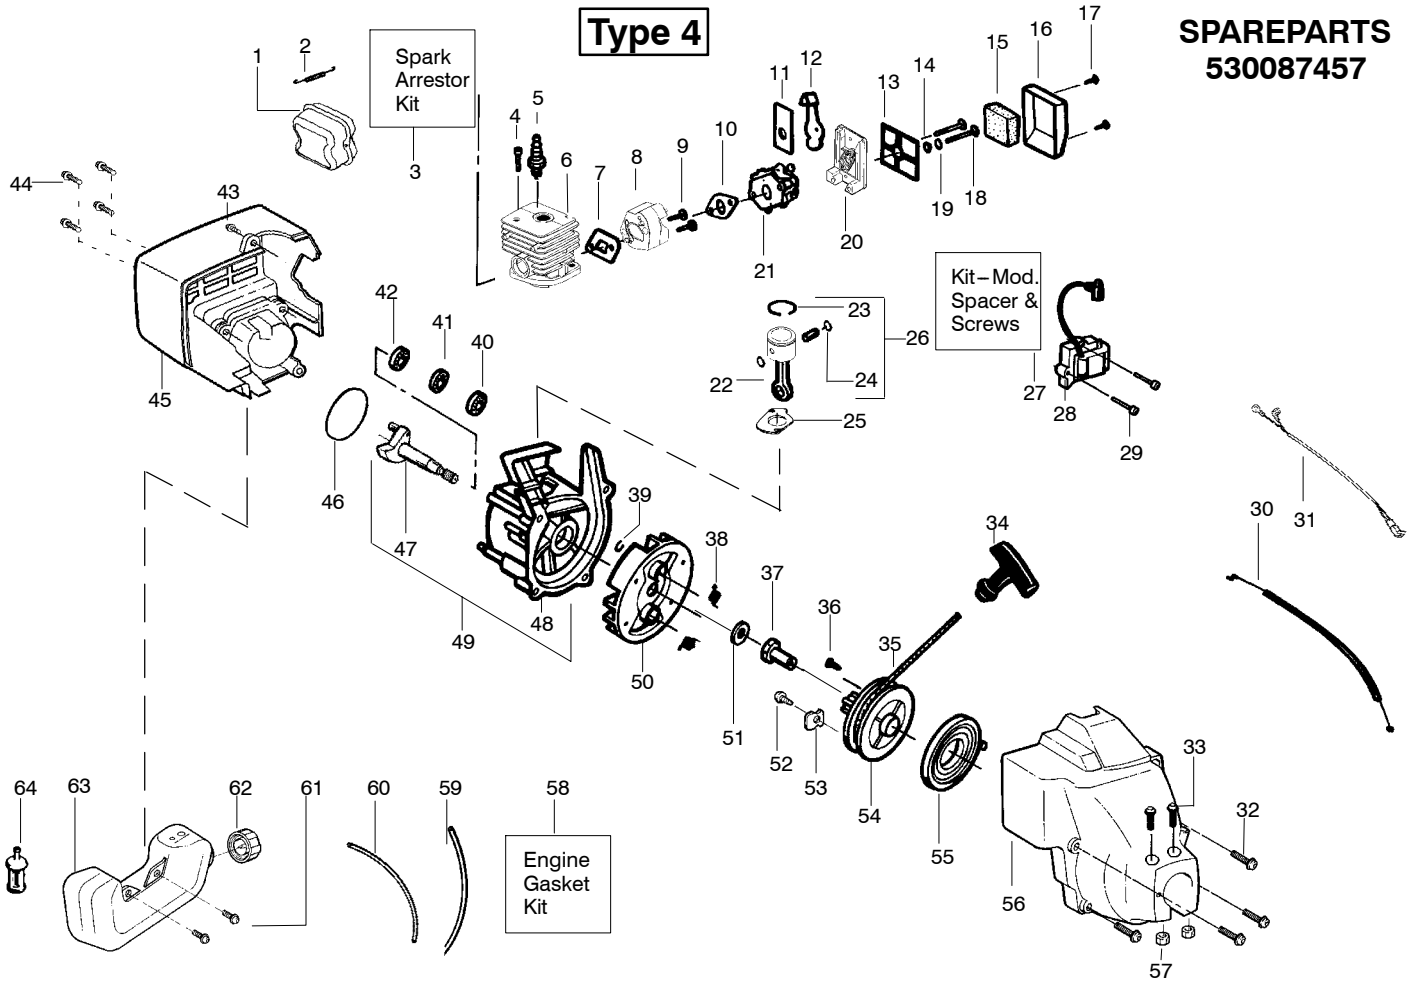

SPAREPARTS 530087457

Ref.	Part No.	Description	Ref.	Part No.	Description	Ref.	Part No.	Description
1.	530071396	Kit-Muffler	25.	530071257	Gasket-Cylinder(kit)	48.	530071627	Assy-Crankcase (Incl 40-42)
2.	530042088	Spring-Muffler	26.	530069987	Kit-Piston (Incl. 23, 24)	49.	530071624	Assy-C'case & C'shaft (Incl.39,47,48)
3.	530071391	Kit-Spark Arrestor	27.	530071731	Kit-Spacer/Screws	50.	530069886	Assy-Flywheel
4.	530015953	Screw	28.	530039163	Ignition Module	51.	530015828	Washer-Flat
5.	Champion	Spark Plug (RCJ 6Y)	29.	530016357	Screw	52.	530016224	Screw
6.	530069757	Kit-Cylinder	30.	530036744	Assy-Throttle Cable	53.	530053985	Retainer-Pulley
7.	530071257	Gasket-Adpt(kit)	31.	530047278	Assy-Switch Wire	54.	530069400	Kit-Starter Pulley (Incl. 36)
8.	530057634	Carb. Adaptor	32.	530015810	Screw	55.	530042085	Starter Spring
9.	530016014	Screw	33.	530015767	Screw	56.	530053697	Assy-Fan Housing
10.	530071257	Gasket-Carb. (kit)	34.	530027569	Starter Handle	57.	530015768	Locknut
11.	530038747	Choke Plate	35.	530069232	Kit-Rope	58.	530071257	Kit-Engine Gasket (Incl. 7,10,25,46)
12.	530038686	Choke Shutter	36.	530016392	Screw	59.	530069216	Kit-Fuel Line
13.	530036569	Filter Plate	37.	530027953	Drive Coupling	60.	530069247	Kit-Fuel Line
14.	530015254	Washer	38.	530023817	Starter Dog Spring	61.	530016379	Retainer
15.	530036575	Air Filter Foam	39.	530015941	Retain. Ring-C'shaft	62.	530014347	Assy-Fuel Cap
16.	530036568	Air Filter Cover	40.	530055728	Outer Bearing	63.	530056731	Assy-Fuel Tank
17.	530016349	Screw	41.	530071615	Kit-C'case Seal	64.	530095646	Assy-Fuel Pickup
18.	530016393	Screw	42.	530032125	Inner Bearing			
19.	530015852	Choke Spacer	43.	530015934	Screw			
20.	530052431	Air Box	44.	530015810	Screw			
21.	530071635	Kit-Carburetor Ass'y. (WT-631)	45.	530057026	Rear Shroud			
22.	530069615	Assy-Connecting Rod	46.	530071257	O-ring-C'case(kit)			
23.	530012472	Piston Ring	47.	530054753	Assy-Crankshaft			
24.	530015162	Piston Pin Retainer